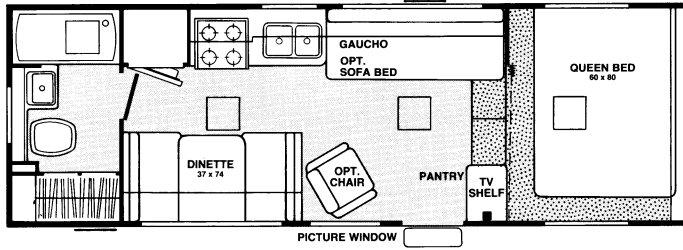

Prowler 5th Wheel Models, Continued

Model 24 5K

Fifth wheel, standard model, bi-level.

Model 24 5K