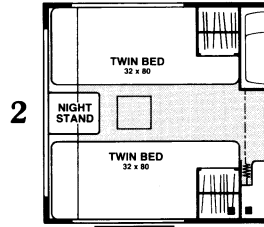

Model 20J

Standard model. **Options:** (1) bunkhouse (2) twin beds (3) double bed, separate entry.

Model 23P

Standard model. **Options:** (1) over and under bunkbeds (2) side hide-a-bed, chair.

Model 23S

Standard model. **Options:** (1) bunkhouse (2) twin beds (3) front lounge or sofa with extension table (4) side hide-a-bed.

Model 23S

Model 25N

Standard model. **Options:** (1) rear entry (2) double bed and vanity (3) lounge, sofa bed or Magic Bed (4) side hide-a-bed, chair, picture windows. Bunkhouse is also available

Model 25N

Model 28W

Standard model. **Options:** (1) twin beds (2) island double bed, entry (3) side lounge or sofa bed, chair, picture windows. Additional option — living room TV cabinet.

Model 28W

NOTE: Exterior storage compartment is deleted when a Magic Bed or Hide-a-Bed is installed.

			Convertible Furnishings Bed Sizes: Gaucho, Lounge - 44" x 76"; Sofa Bed - 46" x 76"; Magic Bed - 50" x 74"; Hide-A-Bed - 45" x 71".

Model 29R
Standard model. **Option: (1) twin beds.**

Model 29R

Model 29Y
Standard model. **Options: (1) rear convenience entry (2) double bed, vanity (3) side lounge or sofa bed, chair, picture windows.** Additional options — bunkhouse, living room TV cabinet.