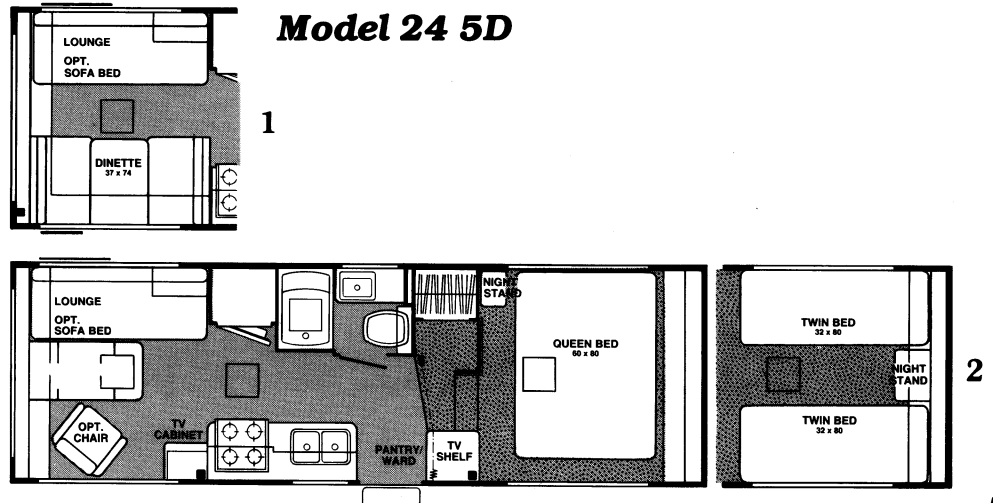

Model 34K

Standard model. **Options:** (1) queen size bed (2) washer/dryer (3) side lounge, sofa bed, Magic Bed, chair, picture windows.

5th Wheel Models.

Prowler offers four distinctive 5th wheel models ranging in size from 24' through 35'. All models have tandem axles, electric brakes and a smooth, aerodynamic front section for efficient towing.

TV Jack	Wardrobe	Folding Door	Convertible Furnishings Bed Sizes: Gaucho, Lounge - 44" x 76"; Sofa Bed - 46" x 76"; Magic Bed - 50" x 74"; Hide-A-Bed - 45" x 71".
Carpet	14" x 14" Ceiling Vent	Exterior Storage	

NOTE: Exterior storage compartment is deleted when a Magic Bed is installed.

Model 24 5D

Fifth wheel, standard model, bi-level. **Options:** (1) lounge, dinette (2) free-standing twin beds.

Model 24 5D