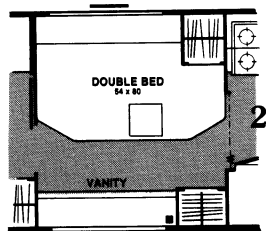

			Convertible Furnishings Bed Sizes: Gaucho, Lounge - 44" x 76"; Sofa Bed - 46" x 76"; Magic Bed - 50" x 74"; Hide-A-Bed - 45" x 71".

Model 29R
Standard model. **Option: (1) twin beds.**

Model 29R

Model 29Y
Standard model. **Options: (1) rear convenience entry (2) double bed, vanity (3) side lounge or sofa bed, chair, picture windows.** Additional options — bunkhouse, living room TV cabinet.

Model 29Y

Model 31Z Standard model.
Option: (1) second dinette.

Model 31Z

Model 33V
Standard model. **Options: (1) rear convenience entry (2) double bed, vanity (3) side lounge, sofa bed, Magic Bed, chair, picture windows.**

TV Jack	Wardrobe	Folding Door	Convertible Furnishings Bed Sizes: Gaucho, Lounge - 44" x 76"; Sofa Bed - 46" x 76"; Magic Bed - 50" x 74"; Hide-A-Bed - 45" x 71".
Carpet	14" x 14" Ceiling Vent	Exterior Storage	