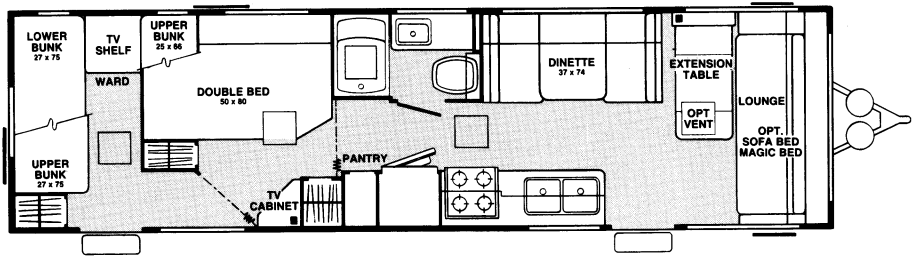

Model 28W

Standard model. **Options:** (1) twin beds (2) island double bed, entry (3) side lounge or sofa bed, chair, picture windows. Additional option — living room TV cabinet.

Model 28W

NOTE: Exterior storage compartment is deleted when a Magic Bed or Hide-a-Bed is installed.

			Convertible Furnishings Bed Sizes: Gaucho, Lounge - 44" x 76"; Sofa Bed - 46" x 76"; Magic Bed - 50" x 74"; Hide-A-Bed - 45" x 71".

Model 29R
Standard model. **Option: (1) twin beds.**

Model 29R

Model 29Y
Standard model. **Options: (1) rear convenience entry (2) double bed, vanity (3) side lounge or sofa bed, chair, picture windows.** Additional options — bunkhouse, living room TV cabinet.

Model 29Y

Model 31Z Standard model.
Option: (1) second dinette.

Model 31Z

Model 33V
Standard model. **Options: (1) rear convenience entry (2) double bed, vanity (3) side lounge, sofa bed, Magic Bed, chair, picture windows.**

TV Jack	Wardrobe	Folding Door	Convertible Furnishings Bed Sizes: Gaucho, Lounge - 44" x 76"; Sofa Bed - 46" x 76"; Magic Bed - 50" x 74"; Hide-A-Bed - 45" x 71".
Carpet	14" x 14" Ceiling Vent	Exterior Storage	