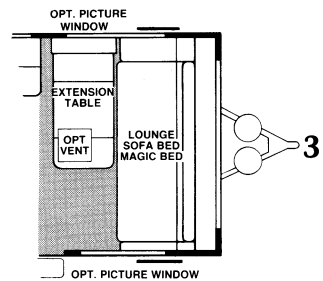

Model 20J

Standard model. **Options:** (1) bunkhouse (2) twin beds (3) double bed, separate entry.

Model 23P

Standard model. **Options:** (1) over and under bunkbeds (2) side hide-a-bed, chair.

Model 23S

Standard model. **Options:** (1) bunkhouse (2) twin beds (3) front lounge or sofa with extension table (4) side hide-a-bed.

Model 23S

Model 25N

Standard model. **Options:** (1) rear entry (2) double bed and vanity (3) lounge, sofa bed or Magic Bed (4) side hide-a-bed, chair, picture windows. Bunkhouse is also available

Model 25N

Model 28W

Standard model. **Options:** (1) twin beds (2) island double bed, entry (3) side lounge or sofa bed, chair, picture windows. Additional option — living room TV cabinet.

Model 28W

NOTE: Exterior storage compartment is deleted when a Magic Bed or Hide-a-Bed is installed.

			Convertible Furnishings Bed Sizes: Gaucho, Lounge - 44" x 76"; Sofa Bed - 46" x 76"; Magic Bed - 50" x 74"; Hide-A-Bed - 45" x 71".

Model 29R
Standard model. **Option: (1) twin beds.**

Model 29R

Model 29Y
Standard model. **Options: (1) rear convenience entry (2) double bed, vanity (3) side lounge or sofa bed, chair, picture windows.** Additional options — bunkhouse, living room TV cabinet.