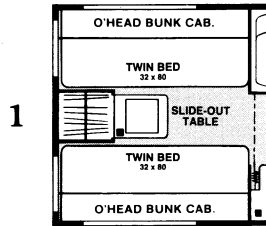

Model 20J

Standard model. **Options:** (1) bunkhouse (2) twin beds (3) double bed, separate entry.

Model 23P

Standard model. **Options:** (1) over and under bunkbeds (2) side hide-a-bed, chair.

Model 23S

Standard model. **Options:** (1) bunkhouse (2) twin beds (3) front lounge or sofa with extension table (4) side hide-a-bed.

Model 28W

Standard model. **Options:** (1) twin beds (2) island double bed, entry (3) side lounge or sofa bed, chair, picture windows. Additional option — living room TV cabinet.

Model 28W

NOTE: Exterior storage compartment is deleted when a Magic Bed or Hide-a-Bed is installed.

			Convertible Furnishings Bed Sizes: Gaucho, Lounge - 44" x 76"; Sofa Bed - 46" x 76"; Magic Bed - 50" x 74"; Hide-A-Bed - 45" x 71".

Model 29R
Standard model. **Option: (1) twin beds.**

Model 29R

Model 29Y
Standard model. **Options: (1) rear convenience entry (2) double bed, vanity (3) side lounge or sofa bed, chair, picture windows.** Additional options — bunkhouse, living room TV cabinet.