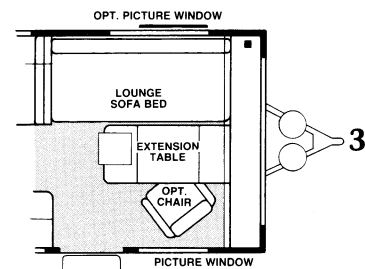

Model 20J

Standard model. **Options:** (1) bunkhouse (2) twin beds (3) double bed, separate entry.

Model 23P

Standard model. **Options:** (1) over and under bunkbeds (2) side hide-a-bed, chair.

Model 23S

Standard model. **Options:** (1) bunkhouse (2) twin beds (3) front lounge or sofa with extension table (4) side hide-a-bed.

Model 23S

Model 25N

Standard model. **Options:** (1) rear entry (2) double bed and vanity (3) lounge, sofa bed or Magic Bed (4) side hide-a-bed, chair, picture windows. Bunkhouse is also available

Model 25N

Model 28W

Standard model. **Options:** (1) twin beds (2) island double bed, entry (3) side lounge or sofa bed, chair, picture windows. Additional option — living room TV cabinet.

Model 28W

NOTE: Exterior storage compartment is deleted when a Magic Bed or Hide-a-Bed is installed.

			Convertible Furnishings Bed Sizes: Gaucho, Lounge - 44" x 76"; Sofa Bed - 46" x 76"; Magic Bed - 50" x 74"; Hide-A-Bed - 45" x 71".

Model 29R
Standard model. **Option: (1) twin beds.**

Model 29R

Model 29Y
Standard model. **Options: (1) rear convenience entry (2) double bed, vanity (3) side lounge or sofa bed, chair, picture windows.** Additional options — bunkhouse, living room TV cabinet.