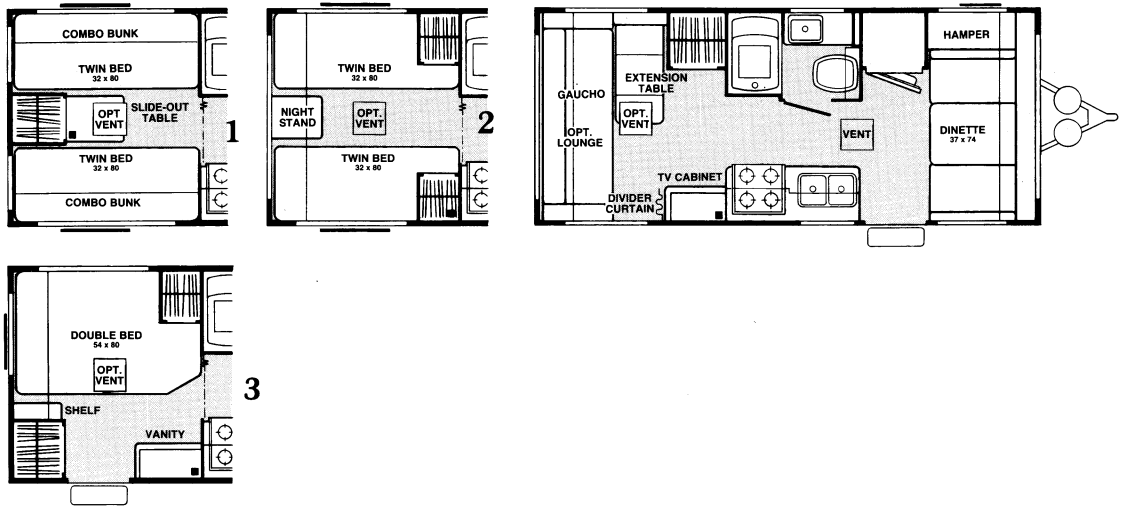

Model 20J

Standard model. **Options:** (1) bunkhouse (2) twin beds (3) double bed, separate entry.

Model 23P

Standard model. **Options:** (1) over and under bunkbeds (2) side hide-a-bed, chair.

Model 23S

Standard model. **Options:** (1) bunkhouse (2) twin beds (3) front lounge or sofa with extension table (4) side hide-a-bed.

Model 28W

Standard model. **Options:** (1) twin beds (2) island double bed, entry (3) side lounge or sofa bed, chair, picture windows. Additional option — living room TV cabinet.

Model 28W

NOTE: Exterior storage compartment is deleted when a Magic Bed or Hide-a-Bed is installed.

			Convertible Furnishings Bed Sizes: Gaucho, Lounge - 44" x 76"; Sofa Bed - 46" x 76"; Magic Bed - 50" x 74"; Hide-A-Bed - 45" x 71".

Model 29R
Standard model. **Option: (1) twin beds.**

Model 29R

Model 29Y
Standard model. **Options: (1) rear convenience entry (2) double bed, vanity (3) side lounge or sofa bed, chair, picture windows.** Additional options — bunkhouse, living room TV cabinet.

TV Jack	Wardrobe	Folding Door	Convertible Furnishings Bed Sizes: Gaucho, Lounge - 44" x 76"; Sofa Bed - 46" x 76"; Magic Bed - 50" x 74"; Hide-A-Bed - 45" x 71".
Carpet	14" x 14" Ceiling Vent	Exterior Storage	