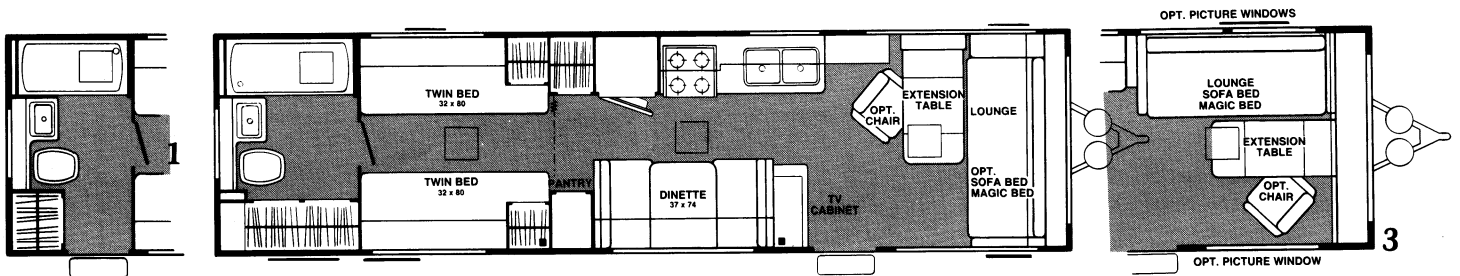

Model 29R
Standard model. **Option: (1) twin beds.**

Model 29Y
Standard model. **Options: (1) rear convenience entry (2) double bed, vanity (3) side lounge or sofa bed, chair, picture windows.** Additional options — bunkhouse, living room TV cabinet.

Model 31Z Standard model.
Option: (1) second dinette.

Model 33V
Standard model. **Options: (1) rear convenience entry (2) double bed, vanity (3) side lounge, sofa bed, Magic Bed, chair, picture windows.**

Model 33V