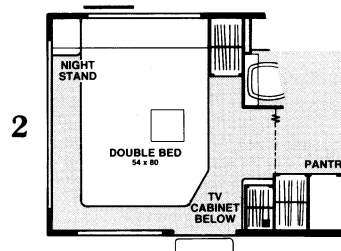

Model 20J

Standard model. **Options:** (1) bunkhouse (2) twin beds (3) double bed, separate entry.

Model 23P

Standard model. **Options:** (1) over and under bunkbeds (2) side hide-a-bed, chair.

Model 23S

Standard model. **Options:** (1) bunkhouse (2) twin beds (3) front lounge or sofa with extension table (4) side hide-a-bed.

Model 23S

Model 25N

Standard model. **Options:** (1) rear entry (2) double bed and vanity (3) lounge, sofa bed or Magic Bed (4) side hide-a-bed, chair, picture windows. Bunkhouse is also available

Model 25N

Model 28W

Standard model. **Options:** (1) twin beds (2) island double bed, entry (3) side lounge or sofa bed, chair, picture windows. Additional option — living room TV cabinet.

Model 28W

NOTE: Exterior storage compartment is deleted when a Magic Bed or Hide-a-Bed is installed.

			Convertible Furnishings Bed Sizes: Gaucho, Lounge - 44" x 76"; Sofa Bed - 46" x 76"; Magic Bed - 50" x 74"; Hide-A-Bed - 45" x 71".

Model 29R
Standard model. **Option: (1) twin beds.**

Model 29R

Model 29Y
Standard model. **Options: (1) rear convenience entry (2) double bed, vanity (3) side lounge or sofa bed, chair, picture windows.** Additional options — bunkhouse, living room TV cabinet.