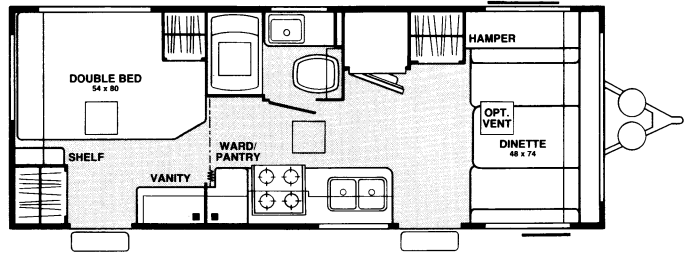

Model 20J

Standard model. **Options:** (1) bunkhouse (2) twin beds (3) double bed, separate entry.

Model 23P

Standard model. **Options:** (1) over and under bunkbeds (2) side hide-a-bed, chair.

Model 23S

Standard model. **Options:** (1) bunkhouse (2) twin beds (3) front lounge or sofa with extension table (4) side hide-a-bed.

Model 23S

Model 25N

Standard model. **Options:** (1) rear entry (2) double bed and vanity (3) lounge, sofa bed or Magic Bed (4) side hide-a-bed, chair, picture windows. Bunkhouse is also available

Model 25N

Model 28W

Standard model. **Options:** (1) twin beds (2) island double bed, entry (3) side lounge or sofa bed, chair, picture windows. Additional option — living room TV cabinet.

Model 28W

NOTE: Exterior storage compartment is deleted when a Magic Bed or Hide-a-Bed is installed.

			Convertible Furnishings Bed Sizes: Gaucho, Lounge - 44" x 76"; Sofa Bed - 46" x 76"; Magic Bed - 50" x 74"; Hide-A-Bed - 45" x 71".

Model 29R
Standard model. **Option: (1) twin beds.**

Model 29R

Model 29Y
Standard model. **Options: (1) rear convenience entry (2) double bed, vanity (3) side lounge or sofa bed, chair, picture windows.** Additional options — bunkhouse, living room TV cabinet.