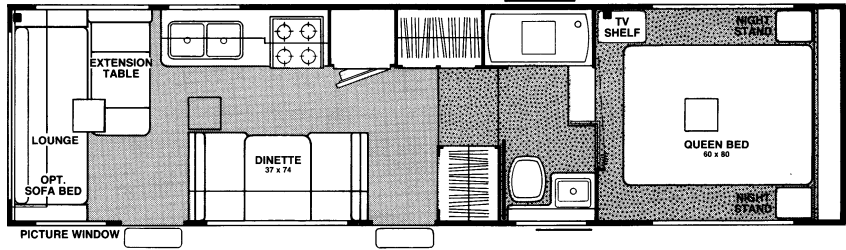

			Convertible Furnishings Bed Sizes: Gaucho, Lounge - 44" x 76"; Sofa Bed - 46" x 76"; Magic Bed - 50" x 74"; Hide-A-Bed - 45" x 71".

Model 29R
Standard model. **Option: (1) twin beds.**

Model 29R

Model 29Y
Standard model. **Options: (1) rear convenience entry (2) double bed, vanity (3) side lounge or sofa bed, chair, picture windows.** Additional options — bunkhouse, living room TV cabinet.

TV Jack	Wardrobe	Folding Door	Convertible Furnishings Bed Sizes: Gaucho, Lounge - 44" x 76"; Sofa Bed - 46" x 76"; Magic Bed - 50" x 74"; Hide-A-Bed - 45" x 71".
Carpet	14" x 14" Ceiling Vent	Exterior Storage	

Model 24 5K

Fifth wheel, standard model, bi-level.

Model 24 5K

Model 29 5J

Fifth wheel, standard model, tri-level. **Options:** (1) rear side hide-a-bed, chair (2) free-standing twin beds. Note: washer/dryer option available in either queen or twin bed models.

Model 29 5J

Model 35 5F

Fifth wheel, standard model, tri-level with enlarged front bedroom. **Options:** (1) side lounge, sofa bed or Magic Bed, chair (2) free-standing twin beds. Note: washer/dryer option available in either queen or twin bed models.