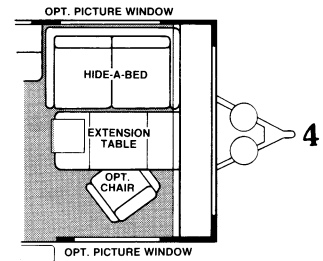

Model 20J

Standard model. **Options:** (1) bunkhouse (2) twin beds (3) double bed, separate entry.

Model 23P

Standard model. **Options:** (1) over and under bunkbeds (2) side hide-a-bed, chair.

Model 23S

Standard model. **Options:** (1) bunkhouse (2) twin beds (3) front lounge or sofa with extension table (4) side hide-a-bed.

Model 23S

Model 25N

Standard model. **Options:** (1) rear entry (2) double bed and vanity (3) lounge, sofa bed or Magic Bed (4) side hide-a-bed, chair, picture windows. Bunkhouse is also available

Model 25N

Model 28W

Standard model. **Options:** (1) twin beds (2) island double bed, entry (3) side lounge or sofa bed, chair, picture windows. Additional option — living room TV cabinet.

Model 28W

NOTE: Exterior storage compartment is deleted when a Magic Bed or Hide-a-Bed is installed.

			Convertible Furnishings Bed Sizes: Gaucho, Lounge - 44" x 76"; Sofa Bed - 46" x 76"; Magic Bed - 50" x 74"; Hide-A-Bed - 45" x 71".

Model 29R
Standard model. **Option: (1) twin beds.**

Model 29R

Model 29Y
Standard model. **Options: (1) rear convenience entry (2) double bed, vanity (3) side lounge or sofa bed, chair, picture windows.** Additional options — bunkhouse, living room TV cabinet.