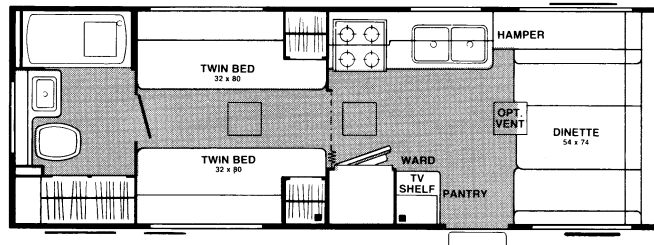

Model 20J

Standard model. **Options:** (1) bunkhouse (2) twin beds (3) double bed, separate entry.

Model 23P

Standard model. **Options:** (1) over and under bunkbeds (2) side hide-a-bed, chair.

Model 23S

Standard model. **Options:** (1) bunkhouse (2) twin beds (3) front lounge or sofa with extension table (4) side hide-a-bed.

Model 23S

Model 25N

Standard model. **Options:** (1) rear entry (2) double bed and vanity (3) lounge, sofa bed or Magic Bed (4) side hide-a-bed, chair, picture windows. Bunkhouse is also available

Model 25N

Model 28W

Standard model. **Options:** (1) twin beds (2) island double bed, entry (3) side lounge or sofa bed, chair, picture windows. Additional option — living room TV cabinet.

Model 28W

NOTE: Exterior storage compartment is deleted when a Magic Bed or Hide-a-Bed is installed.

			Convertible Furnishings Bed Sizes: Gaucho, Lounge - 44" x 76"; Sofa Bed - 46" x 76"; Magic Bed - 50" x 74"; Hide-A-Bed - 45" x 71".

Model 29R
Standard model. **Option: (1) twin beds.**

Model 29R

Model 29Y
Standard model. **Options: (1) rear convenience entry (2) double bed, vanity (3) side lounge or sofa bed, chair, picture windows.** Additional options — bunkhouse, living room TV cabinet.