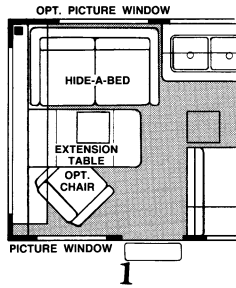

TV Jack	Wardrobe	Folding Door	Convertible Furnishings Bed Sizes: Gaucho, Lounge - 44" x 76"; Sofa Bed - 46" x 76"; Magic Bed - 50" x 74"; Hide-A-Bed - 45" x 71".
Carpet	14" x 14" Ceiling Vent	Exterior Storage	

Model 24 5K

Fifth wheel, standard model, bi-level.

Model 24 5K

Model 29 5J

Fifth wheel, standard model, tri-level. **Options:** (1) rear side hide-a-bed, chair (2) free-standing twin beds. Note: washer/dryer option available in either queen or twin bed models.

Model 29 5J

Model 35 5F

Fifth wheel, standard model, tri-level with enlarged front bedroom. **Options:** (1) side lounge, sofa bed or Magic Bed, chair (2) free-standing twin beds. Note: washer/dryer option available in either queen or twin bed models.