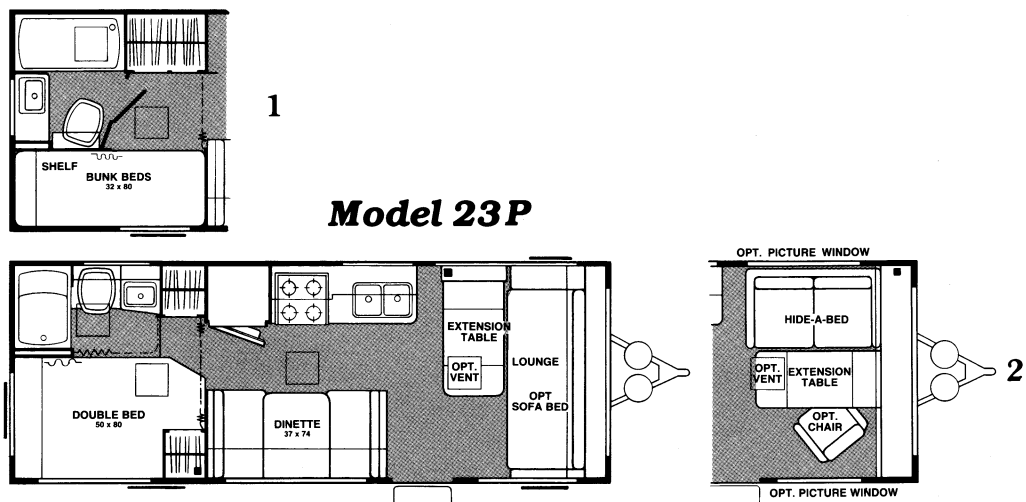

Model 20J

Standard model. **Options:** (1) bunkhouse (2) twin beds (3) double bed, separate entry.

Model 23P

Standard model. **Options:** (1) over and under bunkbeds (2) side hide-a-bed, chair.

Model 23S

Standard model. **Options:** (1) bunkhouse (2) twin beds (3) front lounge or sofa with extension table (4) side hide-a-bed.

Model 23S

Model 25N

Standard model. **Options:** (1) rear entry (2) double bed and vanity (3) lounge, sofa bed or Magic Bed (4) side hide-a-bed, chair, picture windows. Bunkhouse is also available

Model 25N

Model 28W

Standard model. **Options:** (1) twin beds (2) island double bed, entry (3) side lounge or sofa bed, chair, picture windows. Additional option — living room TV cabinet.

Model 28W

NOTE: Exterior storage compartment is deleted when a Magic Bed or Hide-a-Bed is installed.

			Convertible Furnishings Bed Sizes: Gaucho, Lounge - 44" x 76"; Sofa Bed - 46" x 76"; Magic Bed - 50" x 74"; Hide-A-Bed - 45" x 71".

Model 29R
Standard model. **Option: (1) twin beds.**

Model 29R

Model 29Y
Standard model. **Options: (1) rear convenience entry (2) double bed, vanity (3) side lounge or sofa bed, chair, picture windows.** Additional options — bunkhouse, living room TV cabinet.