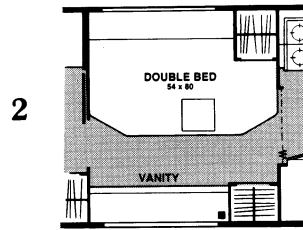

Model 20J

Standard model. **Options:** (1) bunkhouse (2) twin beds (3) double bed, separate entry.

Model 23P

Standard model. **Options:** (1) over and under bunkbeds (2) side hide-a-bed, chair.

Model 23S

Standard model. **Options:** (1) bunkhouse (2) twin beds (3) front lounge or sofa with extension table (4) side hide-a-bed.

Model 23S

Model 25N

Standard model. **Options:** (1) rear entry (2) double bed and vanity (3) lounge, sofa bed or Magic Bed (4) side hide-a-bed, chair, picture windows. Bunkhouse is also available

Model 25N

Model 28W

Standard model. **Options:** (1) twin beds (2) island double bed, entry (3) side lounge or sofa bed, chair, picture windows. Additional option — living room TV cabinet.

Model 28W

NOTE: Exterior storage compartment is deleted when a Magic Bed or Hide-a-Bed is installed.

			Convertible Furnishings Bed Sizes: Gaucho, Lounge - 44" x 76"; Sofa Bed - 46" x 76"; Magic Bed - 50" x 74"; Hide-A-Bed - 45" x 71".

Model 29R
Standard model. **Option: (1) twin beds.**

Model 29R

Model 29Y
Standard model. **Options: (1) rear convenience entry (2) double bed, vanity (3) side lounge or sofa bed, chair, picture windows.** Additional options — bunkhouse, living room TV cabinet.