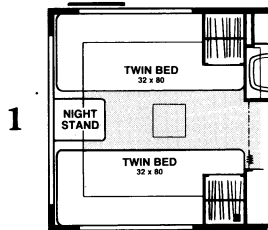

Model 20J

Standard model. **Options:** (1) bunkhouse (2) twin beds (3) double bed, separate entry.

Model 23P

Standard model. **Options:** (1) over and under bunkbeds (2) side hide-a-bed, chair.

Model 23S

Standard model. **Options:** (1) bunkhouse (2) twin beds (3) front lounge or sofa with extension table (4) side hide-a-bed.

Model 23S

Model 25N

Standard model. **Options:** (1) rear entry (2) double bed and vanity (3) lounge, sofa bed or Magic Bed (4) side hide-a-bed, chair, picture windows. Bunkhouse is also available

Model 25N

Model 28W

Standard model. **Options:** (1) twin beds (2) island double bed, entry (3) side lounge or sofa bed, chair, picture windows. Additional option — living room TV cabinet.

Model 28W

NOTE: Exterior storage compartment is deleted when a Magic Bed or Hide-a-Bed is installed.

			Convertible Furnishings Bed Sizes: Gaucho, Lounge - 44" x 76"; Sofa Bed - 46" x 76"; Magic Bed - 50" x 74"; Hide-A-Bed - 45" x 71".

Model 29R
Standard model. **Option: (1) twin beds.**

Model 29R

Model 29Y
Standard model. **Options: (1) rear convenience entry (2) double bed, vanity (3) side lounge or sofa bed, chair, picture windows.** Additional options — bunkhouse, living room TV cabinet.