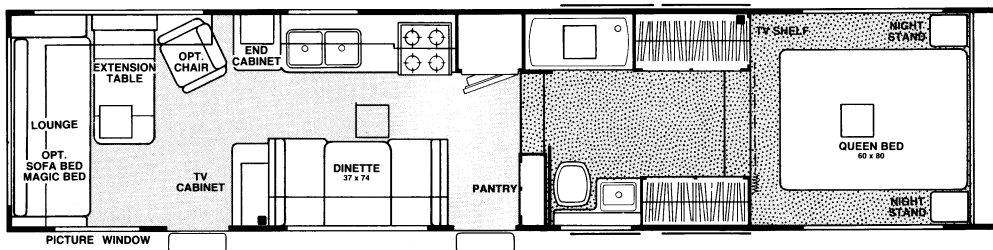

Prowler 5th Wheel Models, Continued

Model 24 5K

Fifth wheel, standard model, bi-level.

Model 29 5J

Fifth wheel, standard model, tri-level. **Options:** (1) rear side hide-a-bed, chair (2) free-standing twin beds. Note: washer/dryer option available in either queen or twin bed models.

Model 35 5F

Fifth wheel, standard model, tri-level with enlarged front bedroom. **Options:** (1) side lounge, sofa bed or Magic Bed, chair (2) free-standing twin beds. Note: washer/dryer option available in either queen or twin bed models.

Model 35 5F