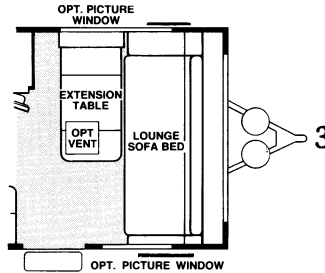

Model 20J

Standard model. **Options:** (1) bunkhouse (2) twin beds (3) double bed, separate entry.

Model 23P

Standard model. **Options:** (1) over and under bunkbeds (2) side hide-a-bed, chair.

Model 23S

Standard model. **Options:** (1) bunkhouse (2) twin beds (3) front lounge or sofa with extension table (4) side hide-a-bed.

Model 23S

Model 25N

Standard model. **Options:** (1) rear entry (2) double bed and vanity (3) lounge, sofa bed or Magic Bed (4) side hide-a-bed, chair, picture windows. Bunkhouse is also available

Model 25N

Model 28W

Standard model. **Options:** (1) twin beds (2) island double bed, entry (3) side lounge or sofa bed, chair, picture windows. Additional option — living room TV cabinet.

Model 28W

NOTE: Exterior storage compartment is deleted when a Magic Bed or Hide-a-Bed is installed.

			Convertible Furnishings Bed Sizes: Gaucho, Lounge - 44" x 76"; Sofa Bed - 46" x 76"; Magic Bed - 50" x 74"; Hide-A-Bed - 45" x 71".

Model 29R
Standard model. **Option: (1) twin beds.**

Model 29R

Model 29Y
Standard model. **Options: (1) rear convenience entry (2) double bed, vanity (3) side lounge or sofa bed, chair, picture windows.** Additional options — bunkhouse, living room TV cabinet.