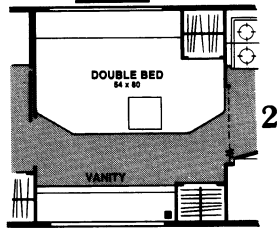

Model 20J

Standard model. **Options:** (1) bunkhouse (2) twin beds (3) double bed, separate entry.

Model 23P

Standard model. **Options:** (1) over and under bunkbeds (2) side hide-a-bed, chair.

Model 23S

Standard model. **Options:** (1) bunkhouse (2) twin beds (3) front lounge or sofa with extension table (4) side hide-a-bed.

Model 23S

Model 25N

Standard model. **Options:** (1) rear entry (2) double bed and vanity (3) lounge, sofa bed or Magic Bed (4) side hide-a-bed, chair, picture windows. Bunkhouse is also available

Model 25N

Model 28W

Standard model. **Options:** (1) twin beds (2) island double bed, entry (3) side lounge or sofa bed, chair, picture windows. Additional option — living room TV cabinet.

Model 28W

NOTE: Exterior storage compartment is deleted when a Magic Bed or Hide-a-Bed is installed.

			Convertible Furnishings Bed Sizes: Gaucho, Lounge - 44" x 76"; Sofa Bed - 46" x 76"; Magic Bed - 50" x 74"; Hide-A-Bed - 45" x 71".

Model 29R
Standard model. **Option: (1) twin beds.**

Model 29R

Model 29Y
Standard model. **Options: (1) rear convenience entry (2) double bed, vanity (3) side lounge or sofa bed, chair, picture windows.** Additional options — bunkhouse, living room TV cabinet.