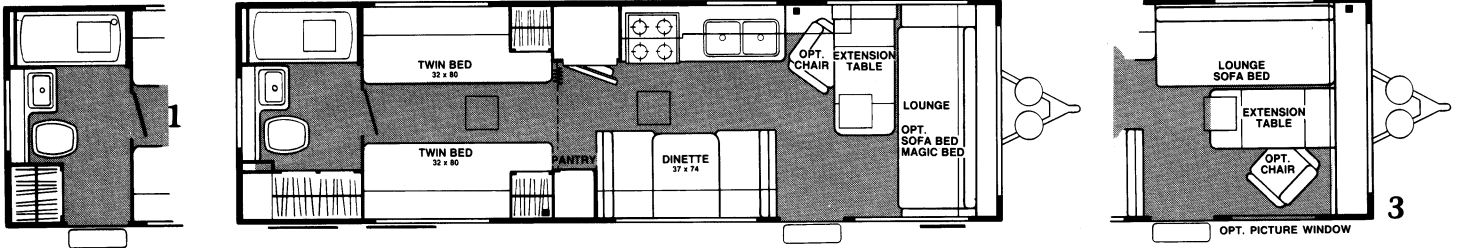

Model 28W

Standard model. **Options:** (1) twin beds (2) island double bed, entry (3) side lounge or sofa bed, chair, picture windows. Additional option — living room TV cabinet.

Model 28W

NOTE: Exterior storage compartment is deleted when a Magic Bed or Hide-a-Bed is installed.

			Convertible Furnishings Bed Sizes: Gaucho, Lounge - 44" x 76"; Sofa Bed - 46" x 76"; Magic Bed - 50" x 74"; Hide-A-Bed - 45" x 71".

Model 29R
Standard model. **Option: (1) twin beds.**

Model 29R

Model 29Y
Standard model. **Options: (1) rear convenience entry (2) double bed, vanity (3) side lounge or sofa bed, chair, picture windows.** Additional options — bunkhouse, living room TV cabinet.

Model 29Y

Model 31Z Standard model.
Option: (1) second dinette.

Model 31Z

Model 33V
Standard model. **Options: (1) rear convenience entry (2) double bed, vanity (3) side lounge, sofa bed, Magic Bed, chair, picture windows.**

TV Jack	Wardrobe	Folding Door	Convertible Furnishings Bed Sizes: Gaucho, Lounge - 44" x 76"; Sofa Bed - 46" x 76"; Magic Bed - 50" x 74"; Hide-A-Bed - 45" x 71".
Carpet	14" x 14" Ceiling Vent	Exterior Storage	