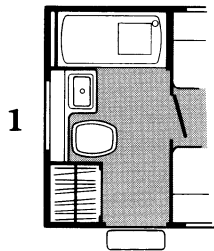

Model 20J

Standard model. **Options:** (1) bunkhouse (2) twin beds (3) double bed, separate entry.

Model 23P

Standard model. **Options:** (1) over and under bunkbeds (2) side hide-a-bed, chair.

Model 23S

Standard model. **Options:** (1) bunkhouse (2) twin beds (3) front lounge or sofa with extension table (4) side hide-a-bed.

Model 23S

Model 25N

Standard model. **Options:** (1) rear entry (2) double bed and vanity (3) lounge, sofa bed or Magic Bed (4) side hide-a-bed, chair, picture windows. Bunkhouse is also available

Model 25N

Model 28W

Standard model. **Options:** (1) twin beds (2) island double bed, entry (3) side lounge or sofa bed, chair, picture windows. Additional option — living room TV cabinet.

Model 28W

NOTE: Exterior storage compartment is deleted when a Magic Bed or Hide-a-Bed is installed.

			Convertible Furnishings Bed Sizes: Gaucho, Lounge - 44" x 76"; Sofa Bed - 46" x 76"; Magic Bed - 50" x 74"; Hide-A-Bed - 45" x 71".

Model 29R
Standard model. **Option: (1) twin beds.**

Model 29R

Model 29Y
Standard model. **Options: (1) rear convenience entry (2) double bed, vanity (3) side lounge or sofa bed, chair, picture windows.** Additional options — bunkhouse, living room TV cabinet.