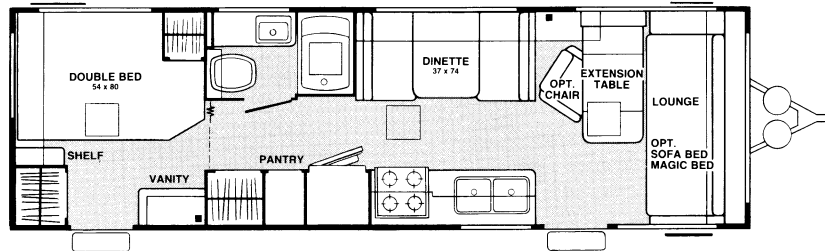

Model 20J

Standard model. **Options:** (1) bunkhouse (2) twin beds (3) double bed, separate entry.

Model 23P

Standard model. **Options:** (1) over and under bunkbeds (2) side hide-a-bed, chair.

Model 23S

Standard model. **Options:** (1) bunkhouse (2) twin beds (3) front lounge or sofa with extension table (4) side hide-a-bed.

Model 23S

Model 25N

Standard model. **Options:** (1) rear entry (2) double bed and vanity (3) lounge, sofa bed or Magic Bed (4) side hide-a-bed, chair, picture windows. Bunkhouse is also available

Model 25N

Model 28W

Standard model. **Options:** (1) twin beds (2) island double bed, entry (3) side lounge or sofa bed, chair, picture windows. Additional option — living room TV cabinet.

Model 28W

NOTE: Exterior storage compartment is deleted when a Magic Bed or Hide-a-Bed is installed.

			Convertible Furnishings Bed Sizes: Gaucho, Lounge - 44" x 76"; Sofa Bed - 46" x 76"; Magic Bed - 50" x 74"; Hide-A-Bed - 45" x 71".

Model 29R
Standard model. **Option: (1) twin beds.**

Model 29R

Model 29Y
Standard model. **Options: (1) rear convenience entry (2) double bed, vanity (3) side lounge or sofa bed, chair, picture windows.** Additional options — bunkhouse, living room TV cabinet.