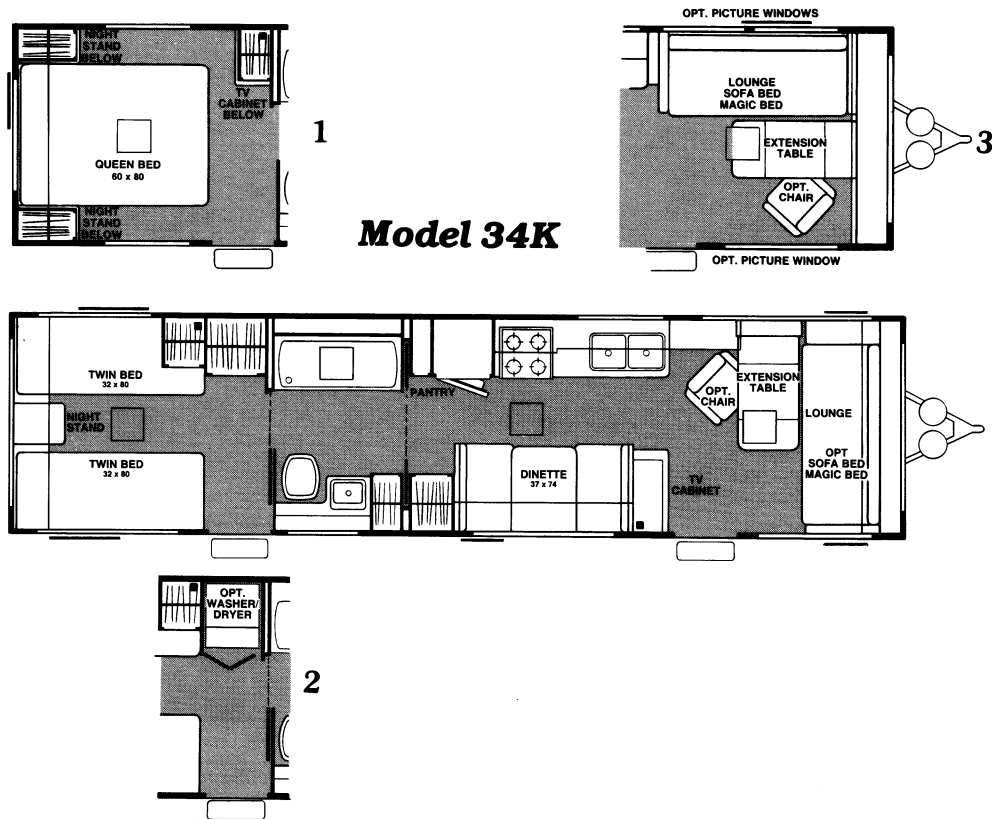

Model 34K

Standard model. **Options:** (1) queen size bed (2) washer/dryer (3) side lounge, sofa bed, Magic Bed, chair, picture windows.

Model 34K

5th Wheel Models.

Prowler offers four distinctive 5th wheel models ranging in size from 24' through 35'. All models have tandem axles, electric brakes and a smooth, aerodynamic front section for efficient towing.

TV Jack	Wardrobe	Folding Door	Convertible Furnishings Bed Sizes: Gaucho, Lounge - 44" x 76"; Sofa Bed - 46" x 76"; Magic Bed - 50" x 74"; Hide-A-Bed - 45" x 71".
Carpet	14" x 14" Ceiling Vent	Exterior Storage	

NOTE: Exterior storage compartment is deleted when a Magic Bed is installed.

Model 24 5D

Fifth wheel, standard model, bi-level. **Options:** (1) lounge, dinette (2) free-standing twin beds.