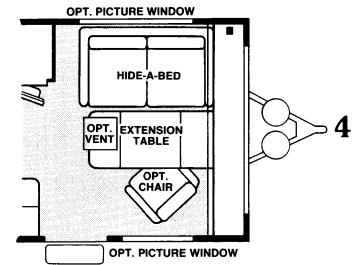

Model 20J

Standard model. **Options:** (1) bunkhouse (2) twin beds (3) double bed, separate entry.

Model 23P

Standard model. **Options:** (1) over and under bunkbeds (2) side hide-a-bed, chair.

Model 23S

Standard model. **Options:** (1) bunkhouse (2) twin beds (3) front lounge or sofa with extension table (4) side hide-a-bed.

Model 23S

Model 25N

Standard model. **Options:** (1) rear entry (2) double bed and vanity (3) lounge, sofa bed or Magic Bed (4) side hide-a-bed, chair, picture windows. Bunkhouse is also available

Model 25N

Model 28W

Standard model. **Options:** (1) twin beds (2) island double bed, entry (3) side lounge or sofa bed, chair, picture windows. Additional option — living room TV cabinet.

Model 28W

NOTE: Exterior storage compartment is deleted when a Magic Bed or Hide-a-Bed is installed.

			Convertible Furnishings Bed Sizes: Gaucho, Lounge - 44" x 76"; Sofa Bed - 46" x 76"; Magic Bed - 50" x 74"; Hide-A-Bed - 45" x 71".

Model 29R
Standard model. **Option: (1) twin beds.**

Model 29R

Model 29Y
Standard model. **Options: (1) rear convenience entry (2) double bed, vanity (3) side lounge or sofa bed, chair, picture windows.** Additional options — bunkhouse, living room TV cabinet.