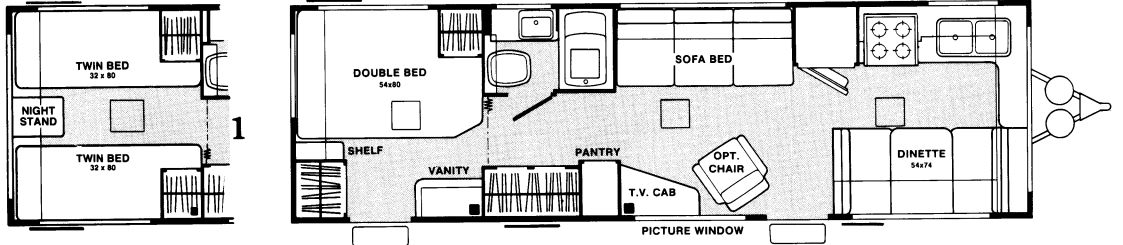

Model 20J

Standard model. **Options:** (1) bunkhouse (2) twin beds (3) double bed, separate entry.

Model 23P

Standard model. **Options:** (1) over and under bunkbeds (2) side hide-a-bed, chair.

Model 23S

Standard model. **Options:** (1) bunkhouse (2) twin beds (3) front lounge or sofa with extension table (4) side hide-a-bed.

Model 28W

Standard model. **Options:** (1) twin beds (2) island double bed, entry (3) side lounge or sofa bed, chair, picture windows. Additional option — living room TV cabinet.

Model 28W

NOTE: Exterior storage compartment is deleted when a Magic Bed or Hide-a-Bed is installed.

			Convertible Furnishings Bed Sizes: Gaucho, Lounge - 44" x 76"; Sofa Bed - 46" x 76"; Magic Bed - 50" x 74"; Hide-A-Bed - 45" x 71".

Model 29R
Standard model. **Option: (1) twin beds.**

Model 29R

Model 29Y
Standard model. **Options: (1) rear convenience entry (2) double bed, vanity (3) side lounge or sofa bed, chair, picture windows.** Additional options — bunkhouse, living room TV cabinet.

TV Jack	Wardrobe	Folding Door	Convertible Furnishings Bed Sizes: Gaucho, Lounge - 44" x 76"; Sofa Bed - 46" x 76"; Magic Bed - 50" x 74"; Hide-A-Bed - 45" x 71".
Carpet	14" x 14" Ceiling Vent	Exterior Storage	