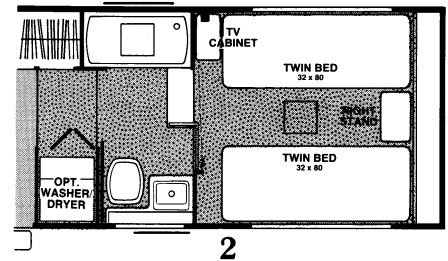

TV Jack	Wardrobe	Folding Door	Convertible Furnishings Bed Sizes: Gaucho, Lounge - 44" x 76"; Sofa Bed - 46" x 76"; Magic Bed - 50" x 74"; Hide-A-Bed - 45" x 71".
Carpet	14" x 14" Ceiling Vent	Exterior Storage	

Model 24 5K

Fifth wheel, standard model, bi-level.

Model 24 5K

Model 29 5J

Fifth wheel, standard model, tri-level. **Options:** (1) rear side hide-a-bed, chair (2) free-standing twin beds. Note: washer/dryer option available in either queen or twin bed models.

Model 29 5J

Model 35 5F

Fifth wheel, standard model, tri-level with enlarged front bedroom. **Options:** (1) side lounge, sofa bed or Magic Bed, chair (2) free-standing twin beds. Note: washer/dryer option available in either queen or twin bed models.