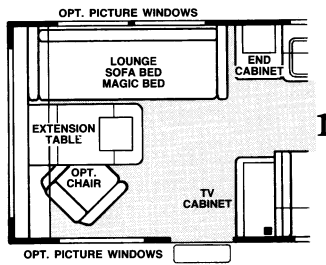

			Convertible Furnishings Bed Sizes: Gaucho, Lounge - 44" x 76"; Sofa Bed - 46" x 76"; Magic Bed - 50" x 74"; Hide-A-Bed - 45" x 71".

Model 29R
Standard model. **Option: (1) twin beds.**

Model 29R

Model 29Y
Standard model. **Options: (1) rear convenience entry (2) double bed, vanity (3) side lounge or sofa bed, chair, picture windows.** Additional options — bunkhouse, living room TV cabinet.

TV Jack	Wardrobe	Folding Door	Convertible Furnishings Bed Sizes: Gaucho, Lounge - 44" x 76"; Sofa Bed - 46" x 76"; Magic Bed - 50" x 74"; Hide-A-Bed - 45" x 71".
Carpet	14" x 14" Ceiling Vent	Exterior Storage	

Model 24 5K

Fifth wheel, standard model, bi-level.

Model 24 5K

Model 29 5J

Fifth wheel, standard model, tri-level. **Options:** (1) rear side hide-a-bed, chair (2) free-standing twin beds. Note: washer/dryer option available in either queen or twin bed models.

Model 29 5J

Model 35 5F

Fifth wheel, standard model, tri-level with enlarged front bedroom. **Options:** (1) side lounge, sofa bed or Magic Bed, chair (2) free-standing twin beds. Note: washer/dryer option available in either queen or twin bed models.